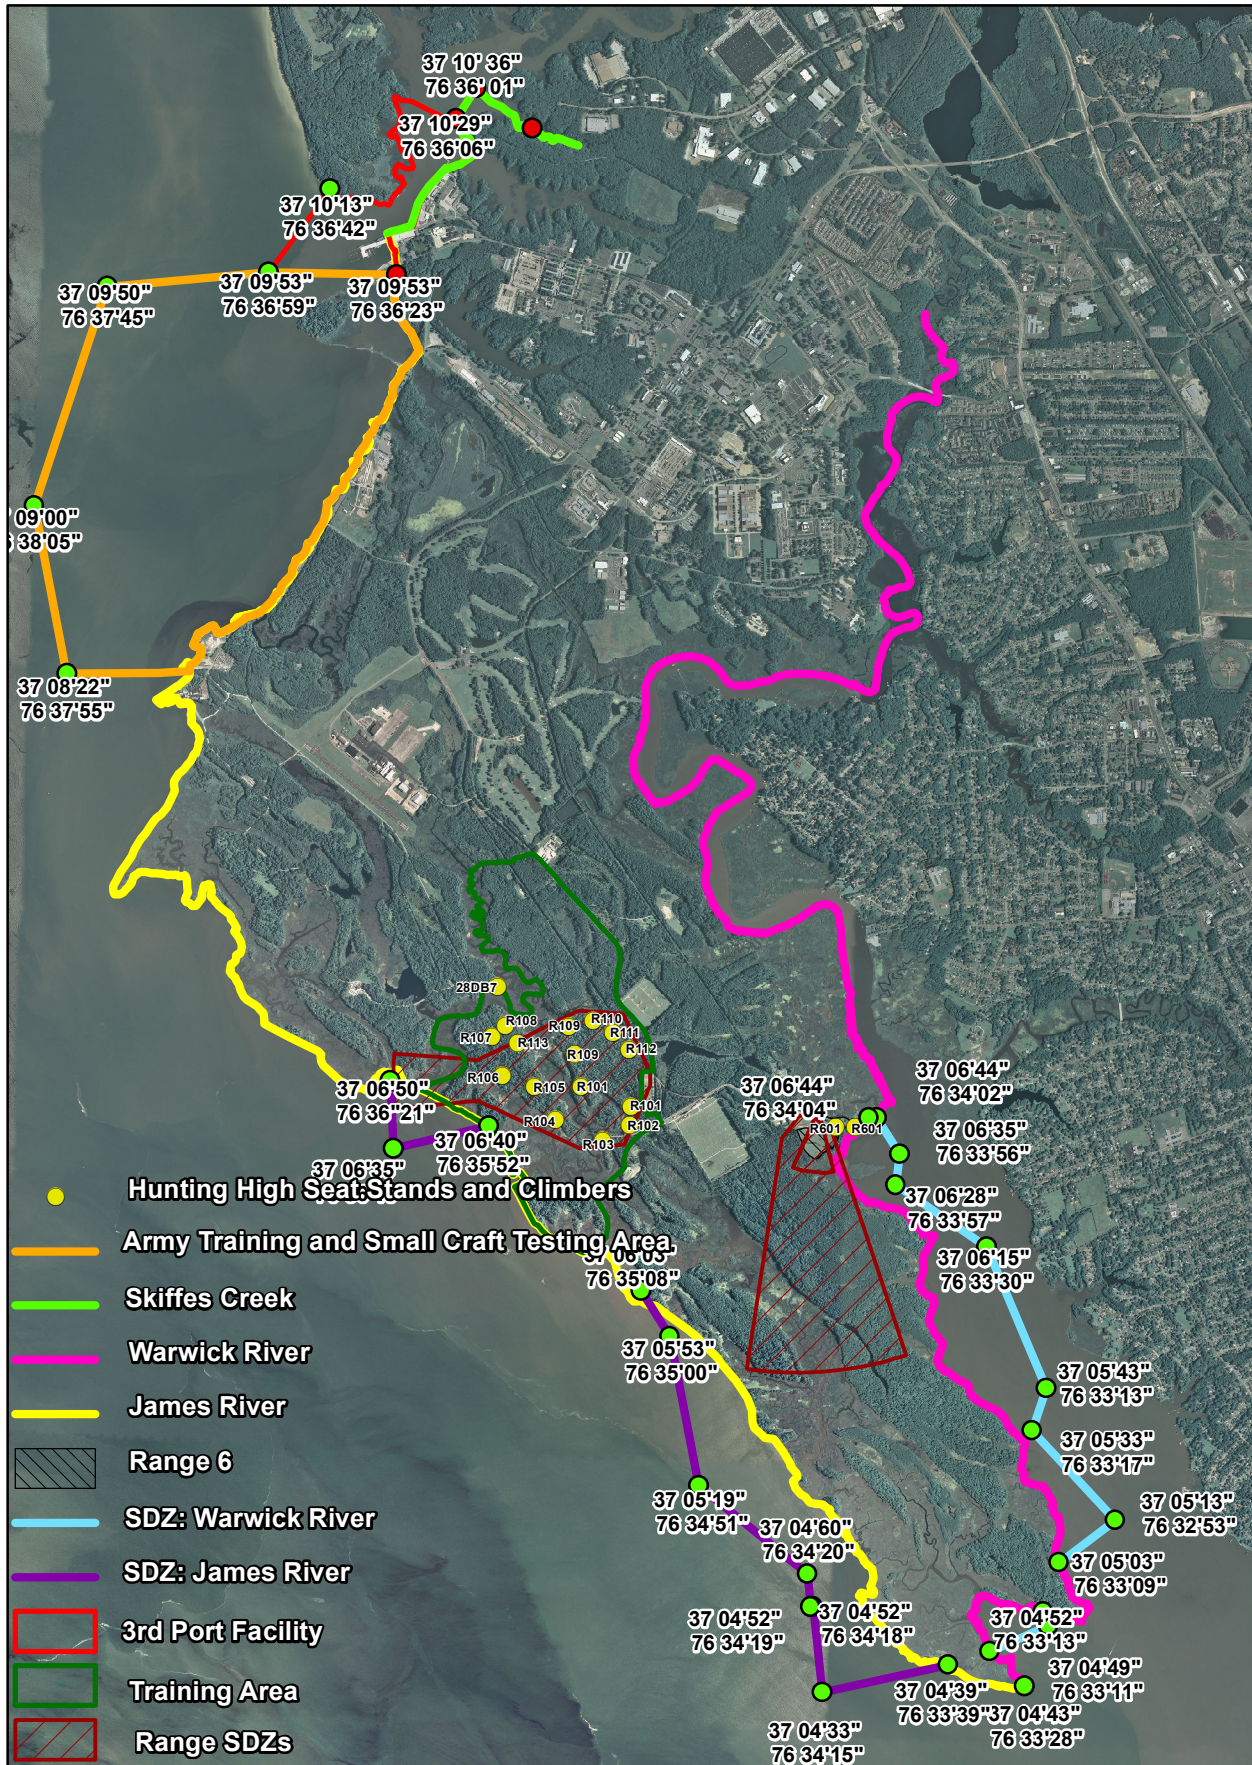

JBLE CFR RESTRICTED AREAS & DANGER ZONES

- Hunting High Seat Stands and Climbers
- Army Training and Small Craft Testing Area
- Skiffes Creek
- Warwick River
- James River
- Range 6
- SDZ: Warwick River
- SDZ: James River
- 3rd Port Facility
- Training Area
- Range SDZs

1:53,000